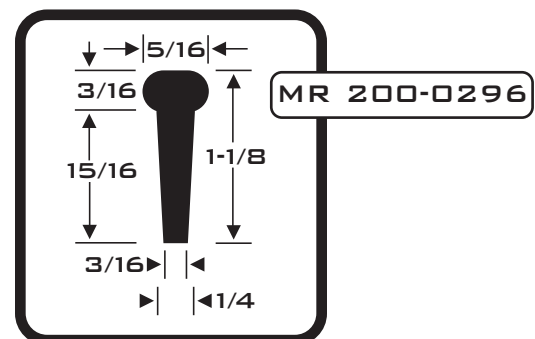

UNIQUE STYLES

WESTERN RUBBER & SUPPLY, INC.

PHONE 800.969.0998 FAX 877.441.9790 WWW.WESTERNRUBBER.COM

WRS 31