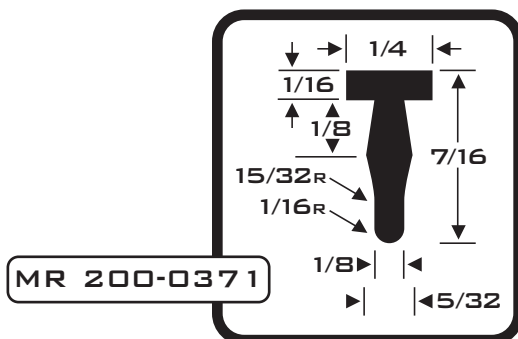

UNIQUE STYLES

WESTERN RUBBER & SUPPLY, INC.

PHONE 800.969.0998 FAX 877.441.9790 WWW.WESTERNRUBBER.COM

WRS 31