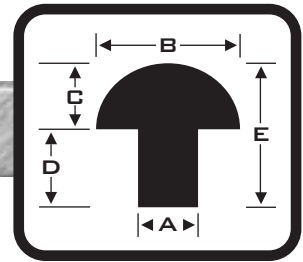

STEM BUMPERS

STYLE 1

A STEM DIAMETER	B HEAD DIAMETER	C HEAD HEIGHT	D STEM LENGTH	E TOTAL HEIGHT	PART NUMBER
3/16	5/16	1/8	3/16	5/16	MR 200-0244
3/16	3/8	1/8	3/16	5/16	MR 200-0056
5/16	5/8	5/16	1/4	9/16	MR 200-0288
3/8	3/4	3/8	3/8	3/4	MR 200-0354
1/2	7/8	3/8	15/32	27/32	MR 200-0327
19/32	15/16	19/32	15/32	1-1/16	MR 200-0355

STEM BUMPERS

STYLE 2

A STEM DIAMETER	B HEAD DIAMETER	C HEAD HEIGHT	D STEM LENGTH	E TOTAL HEIGHT	PART NUMBER
17/64	1/2	7/64	17/64	3/8	MR 200-0336
19/64	29/64	5/32	5/16	15/32	MR 200-0210
5/16	2/332	7/16	1/4	11/16	MR 200-0162
3/8	15/32	1/16	3/8	7/16	MR 200-0461
7/16	5/8	7/32	1/2	23/32	MR 200-0270
29/64	41/64	7/64	25/64	1/2	MR 200-0404
5/8	13/16	3/8	1/2	7/8	MR 200-0119
3/4	1-1/4	1/4	11/16	15/16	MR 200-0134