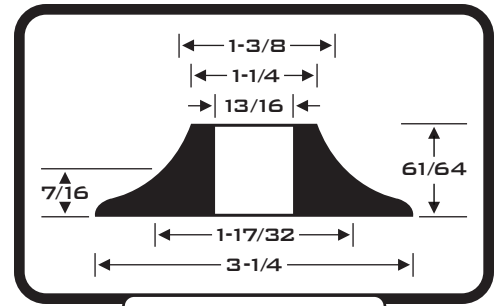

SUCTION CUPS

UNIQUE STYLES

MR 200-0220

MR 200-0386

MR 200-0099

MR 200-0102

MR 200-0100

MR 200-0098