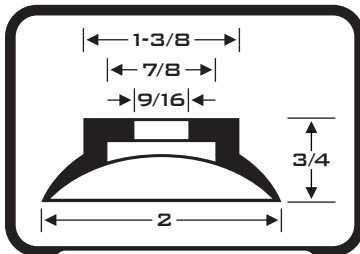

SUCTION CUPS

UNIQUE STYLES

MR 200-0220

MR 200-0386

MR 200-0099

MR 200-0102

MR 200-0100

MR 200-0098