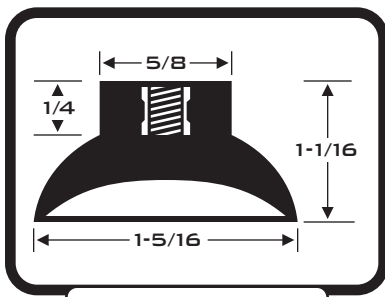

MR 200-0284