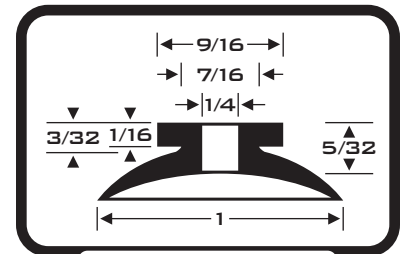

MR 200-0382