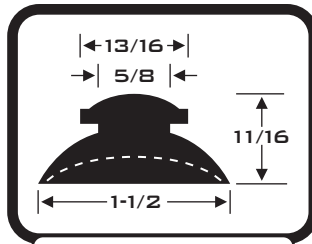

SUCTION CUPS

UNIQUE STYLES

MR 200-0220

MR 200-0386

MR 200-0099

MR 200-0102

MR 200-0100

MR 200-0098